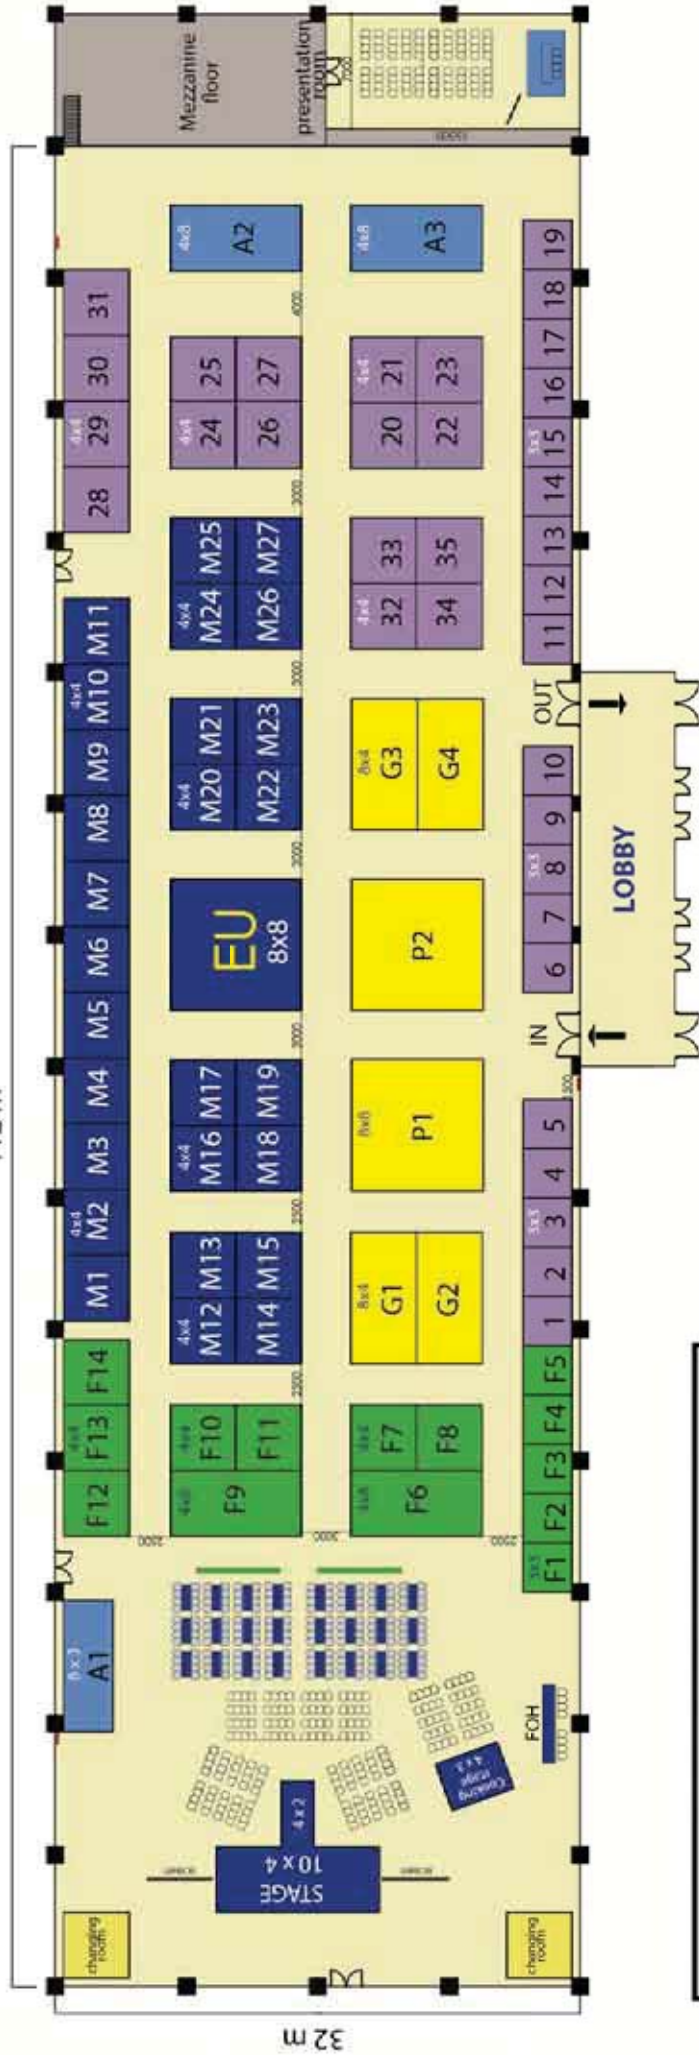

DESTINATION
EUROPE

FLOOR PLAN

112 m

32 m

LEGEND:

- = EU MS
- = FOOD FESTIVAL
- = PLATINUM & GOLD SPONSORS
- = ACTIVITY AREA
- = FREE SPACE